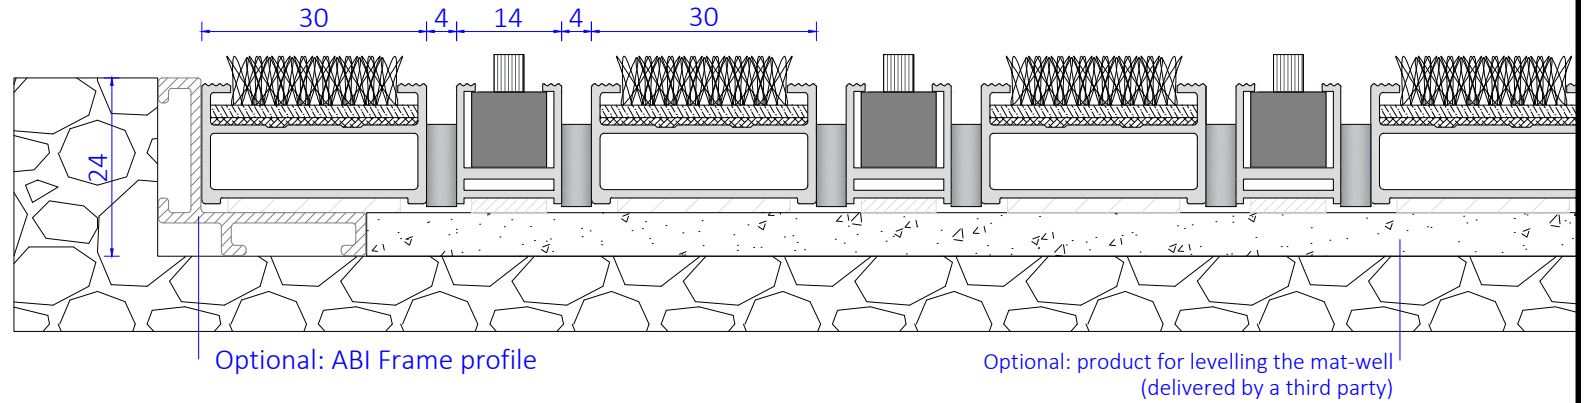

ABI Alucable 10x10 - Needle punch

Frame-profile

Vertical cross section mat

View from above