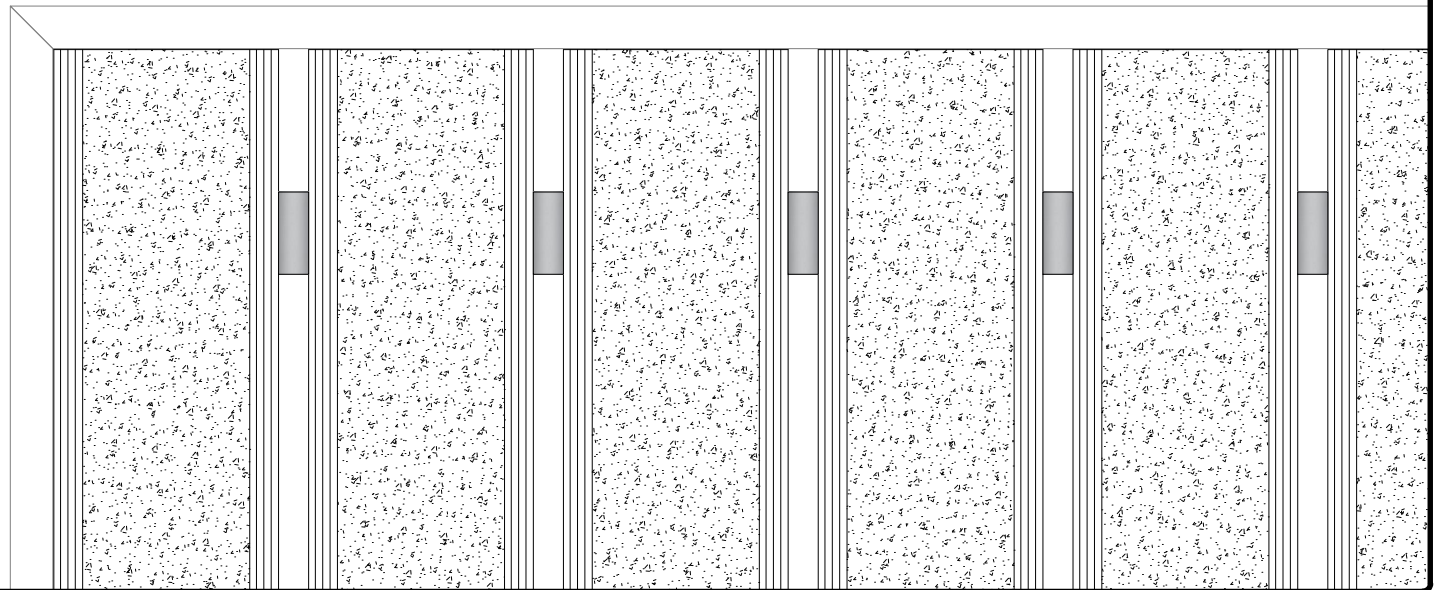

# ABI Alucable Medium - Needlepunch

Frame-profile

Vertical cross section mat

View from above

Detail with inlay needlepunch