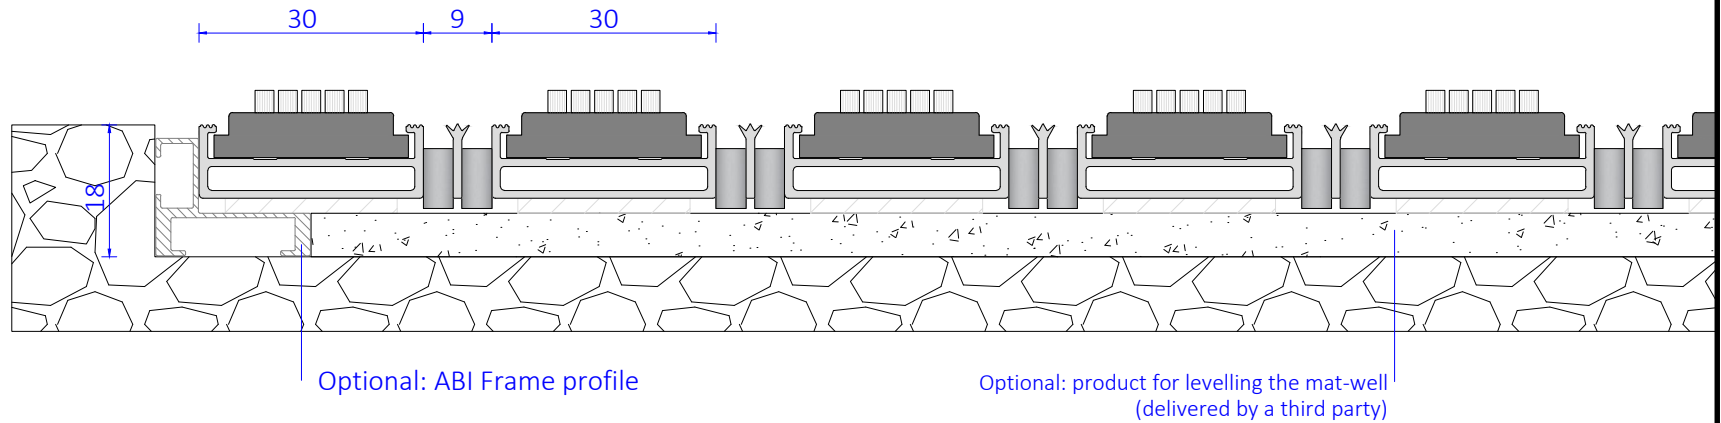

ABI Alucable Mini + scrape profile - Brushes

Frame-profile

Vertical cross section mat

View from above

Detail with inlay brushes