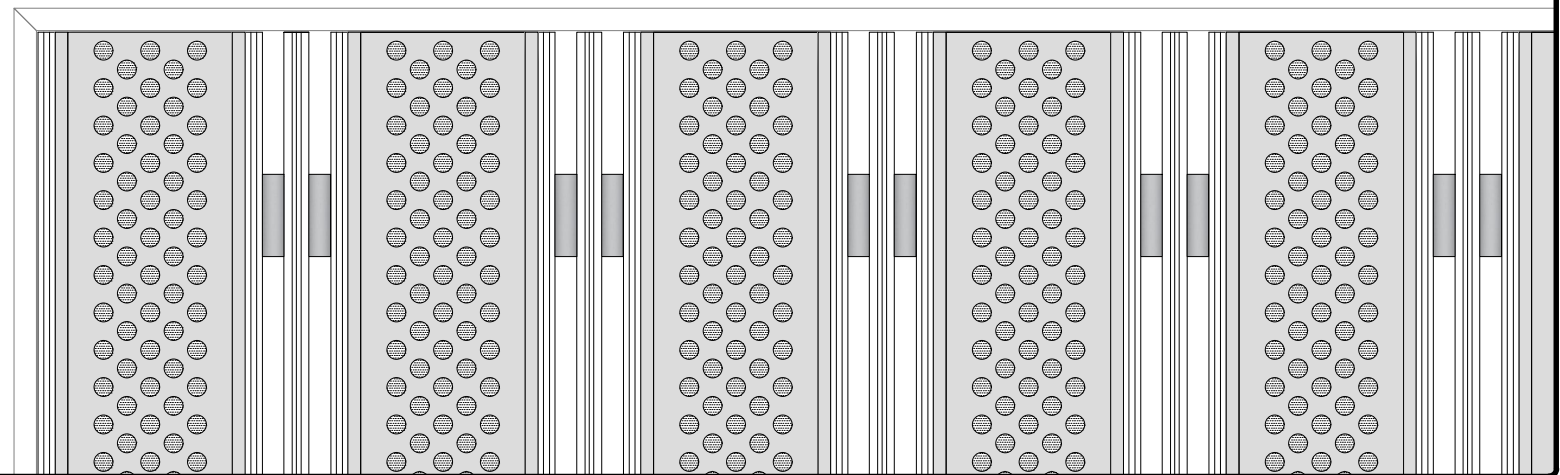

ABI Alucable Mini + scrape profile - Brushes

Frame-profile

Vertical cross section mat

View from above

Detail with inlay brushes