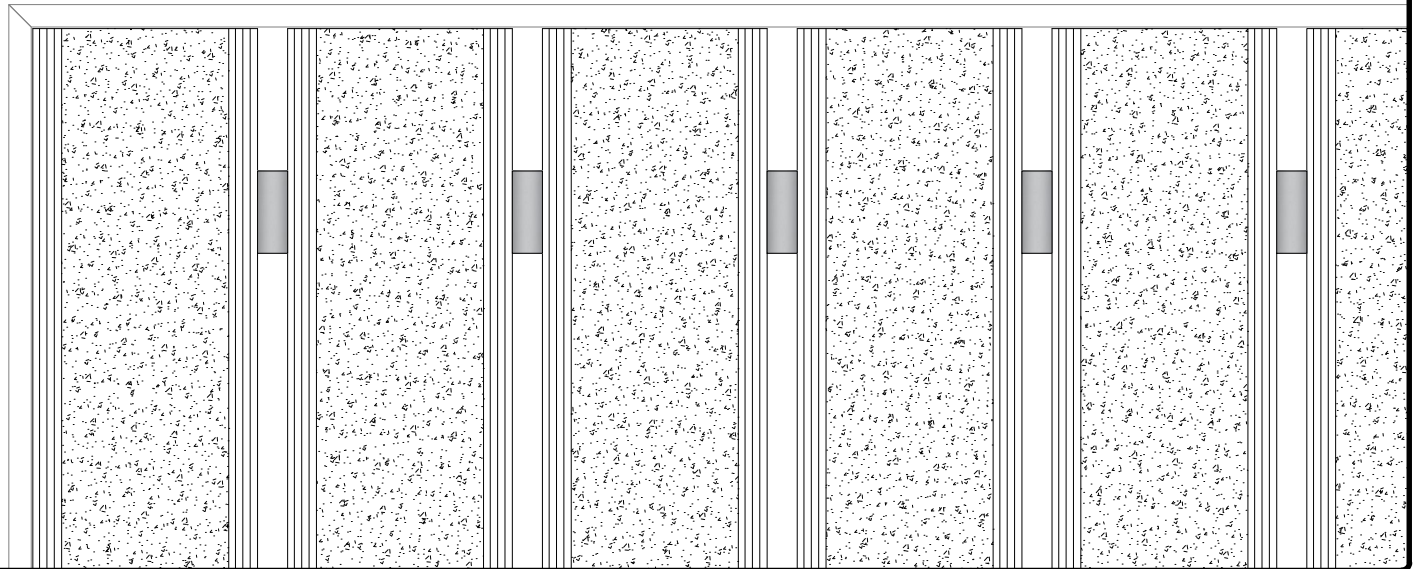

# ABI Aluflex Senior - Needlepunch

Frame-profile

Vertical cross section mat

View from above

Detail with inlay needlepunch