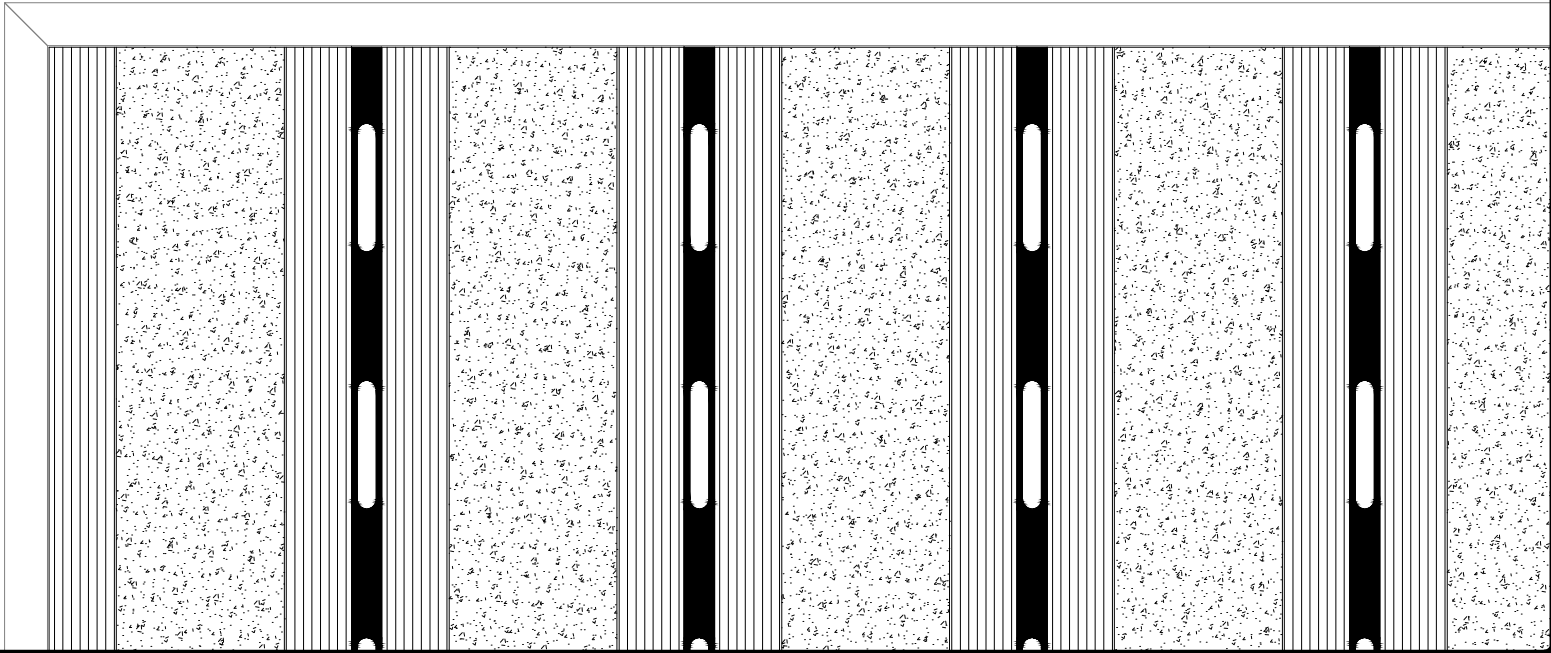

ABI Aluflex Junior - Needlepunch

Frame-profile

Vertical cross section mat

View from above

Detail with inlay needlepunch