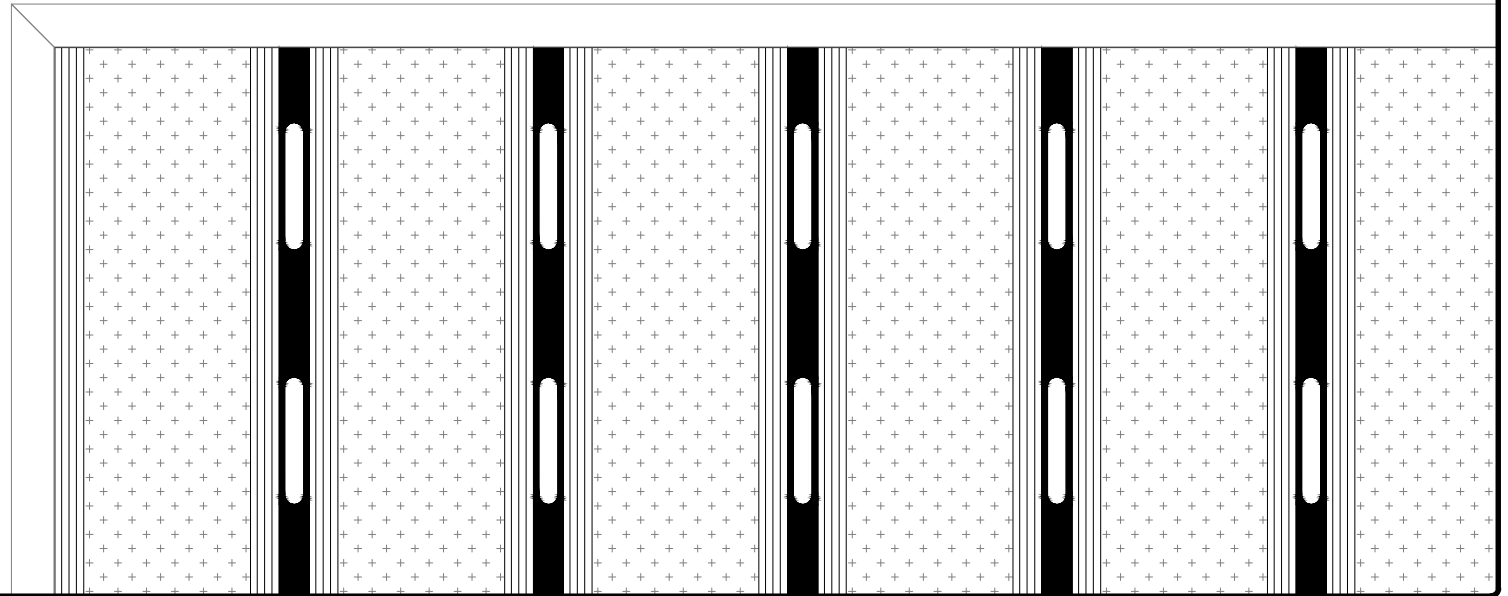

# ABI Aluflex Senior - Carpet

Frame-profile

Vertical cross section mat

View from above

Detail with inlay carpet