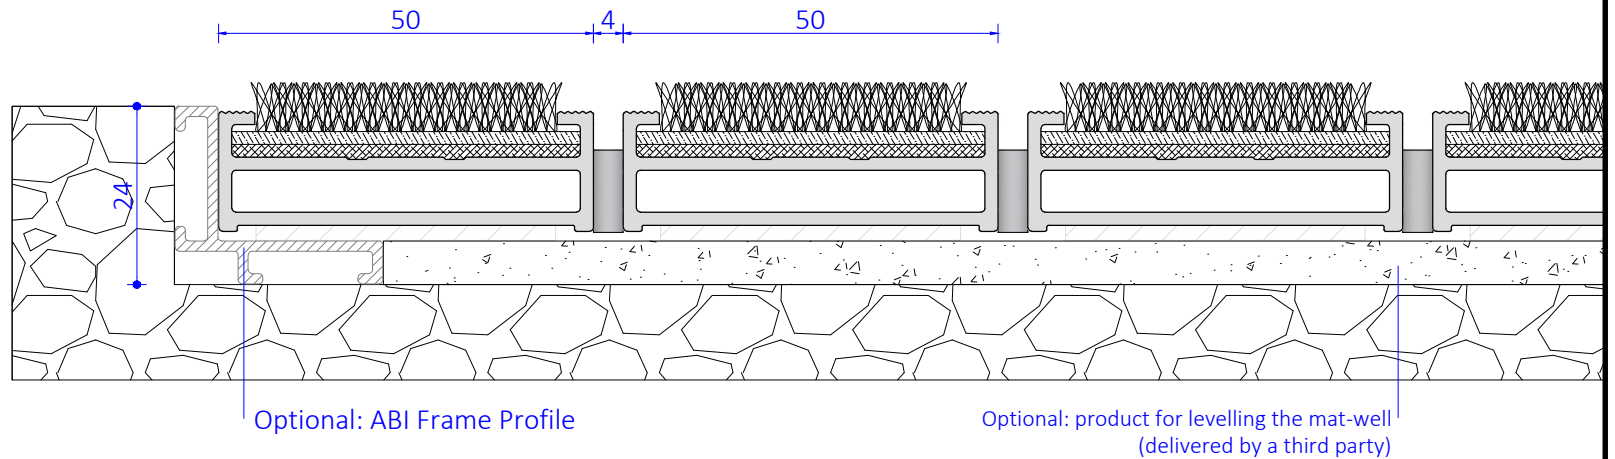

ABI Alucable DeLuxe - Needle Punch

Frame-profile

Vertical cross section mat

View from above

Detail with inlay needlepunch