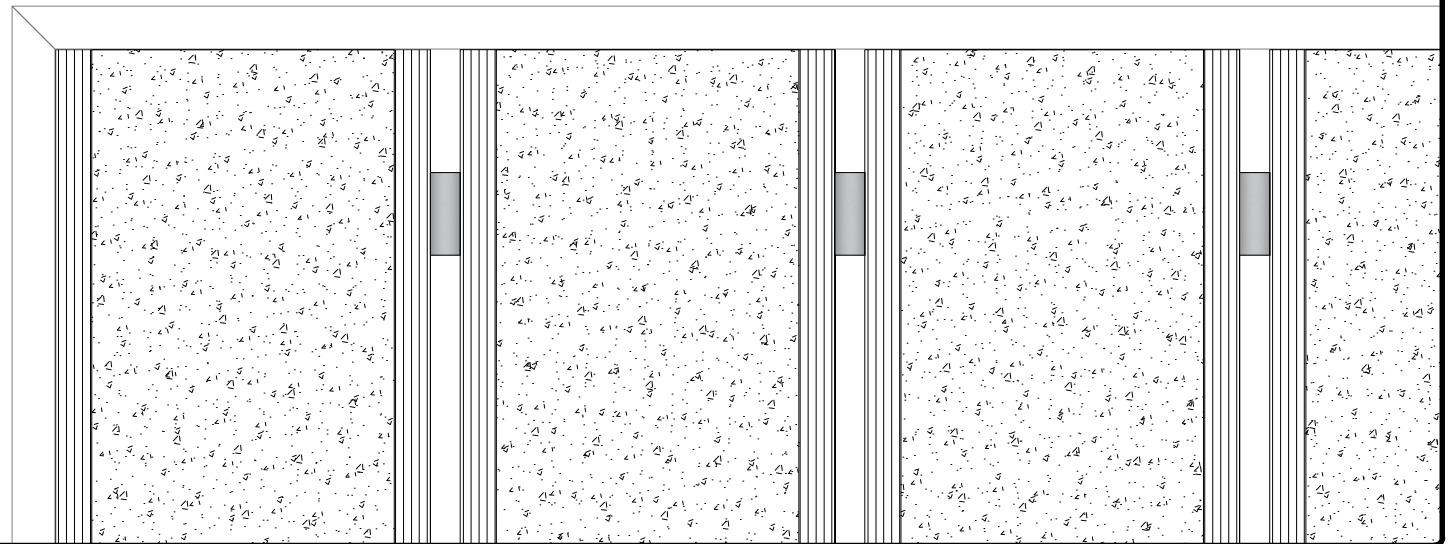

ABI Alucable DeLuxe - Needle Punch

Frame-profile

Vertical cross section mat

View from above

Detail with inlay needlepunch