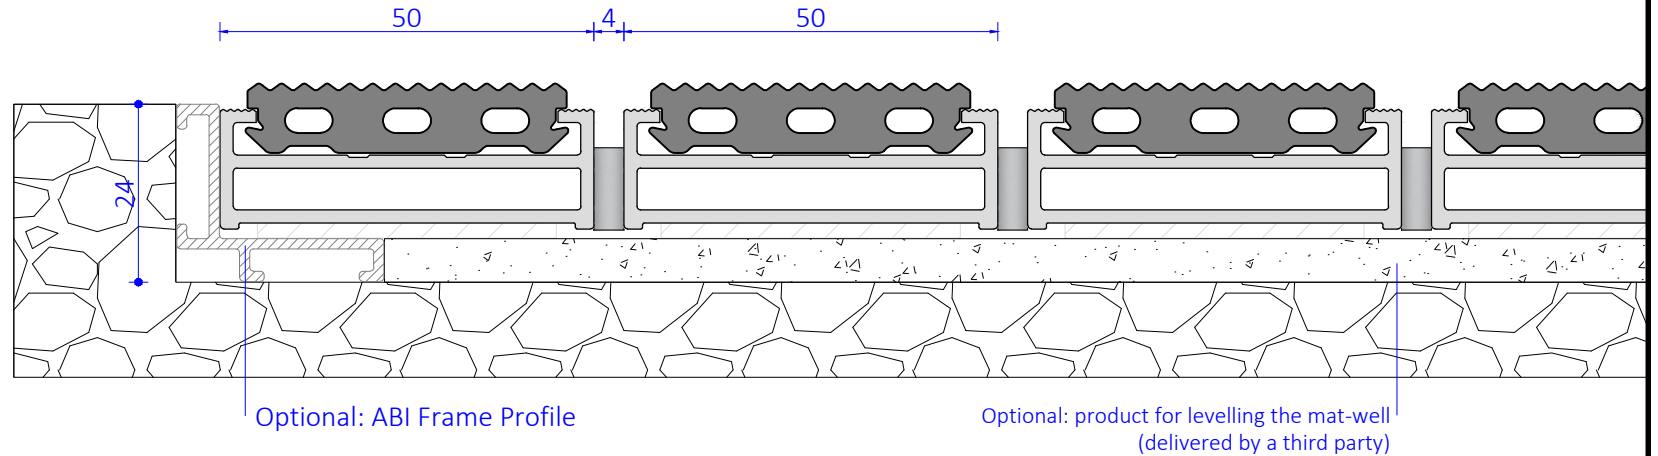

ABI Alucable DeLuxe - Rubber

Frame-profile

Vertical cross section mat

View from above

Detail with inlay rubber