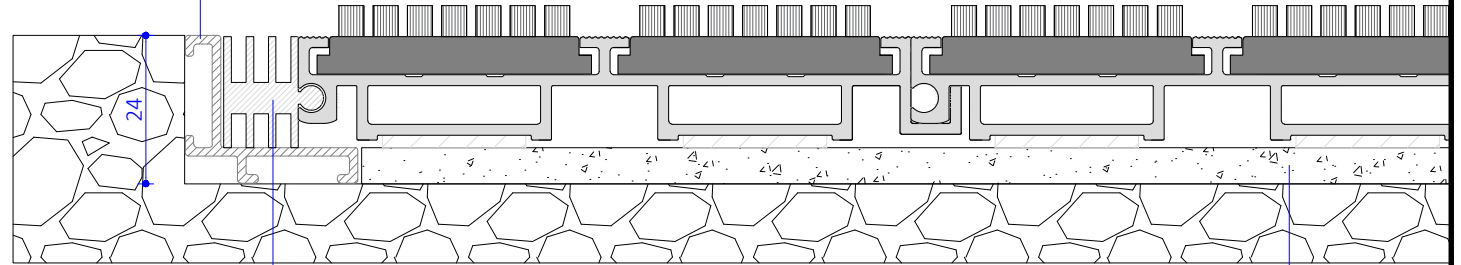

ABI AluConnect - Brushes

Frame-profile

Vertical cross section mat

Optional: ABI Frame Profile

Optional: ABI Fitting profile PVC

Optional: product for levelling the mat-well (delivered by a third party)

View from above

Detail with inlay brushes