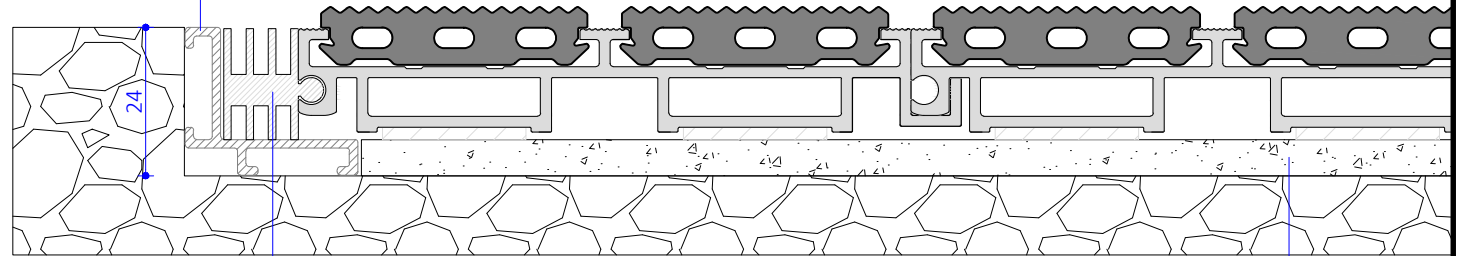

# ABI AluConnect - Rubber

Frame-profile

Vertical cross section mat

Optional: ABI Frame Profile

Optional: ABI Fitting profile PVC

Optional: product for levelling the mat-well  
(delivered by a third party)

View from above

Detail with inlay rubber